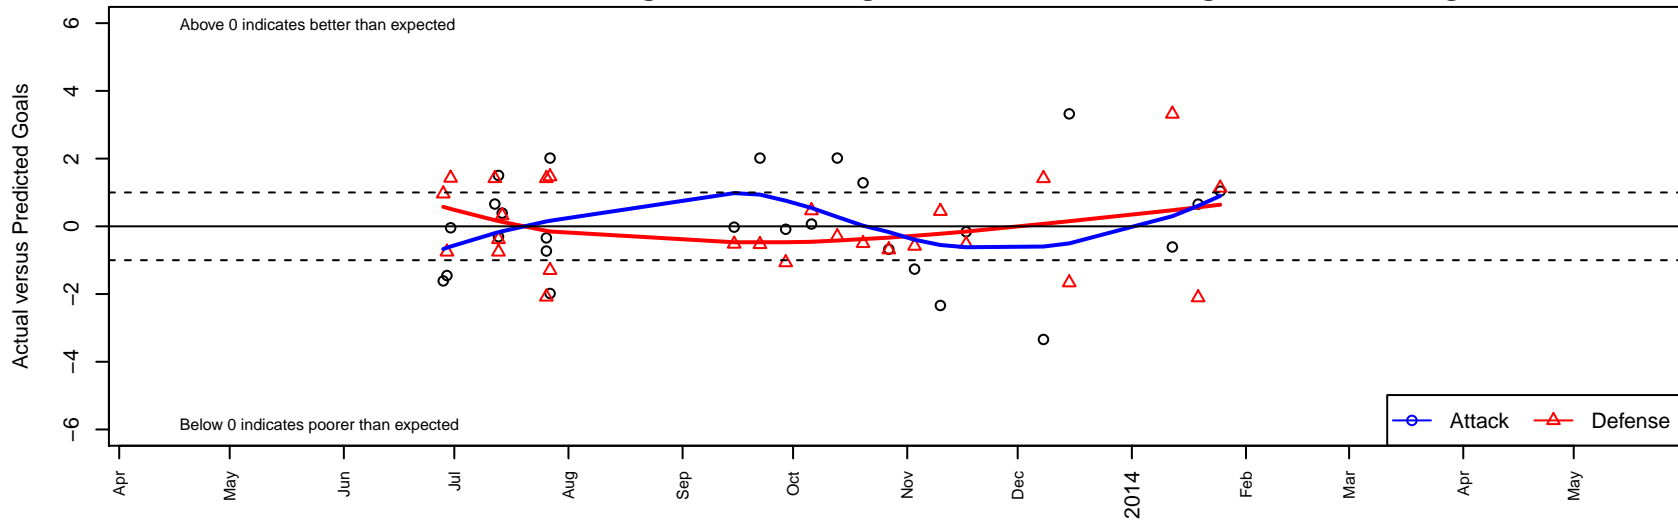

Crossfire Select Lewis B98

Crossfire Select SC
 Redmond, WA
 B98 total strength=1261
 attack=7.03 defense=3.47
 fall league = NPSL B15D2
 alt names used:
 Crossfire Select Lewis B98
 Crossfire Select Lewis
 Crossfire Select B98 – Lewis
 Crossfire Select B98 Lewis
 Crossfire Select B98–Lewis

Venues played:
 RVS Classic BU15
 Seattle Cup BU15
 Crossfire Select Cup BU15 Silver
 NPSL B15D2
 Founders Cup B98

Crossfire Select Lewis B98
 Dots are actual minus expected GF (blue circles) and GA (red triangles).
 Blue line is smoothed change in attack strength. Red is smoothed change in defense strength.